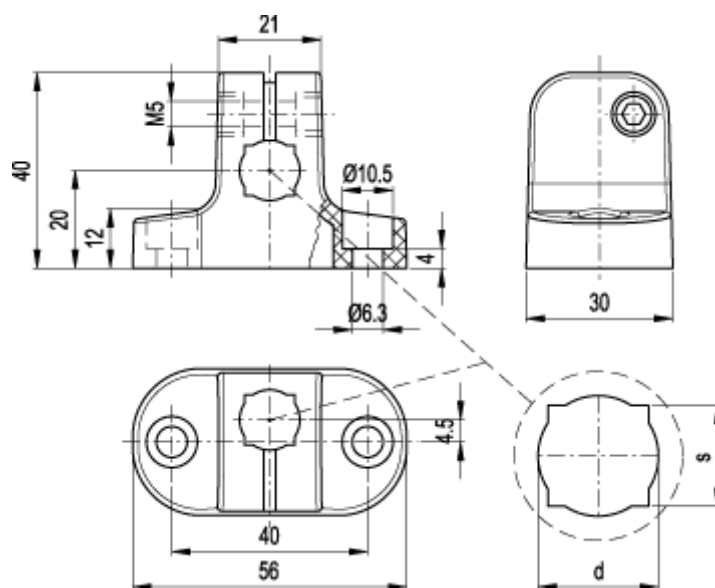

# Data Sheet

Article number: 2310440103  
Description: E+G MSX base  
MSX.56-B-12-14

## Measures

d	= 14
Rotation resistance	= 5
s	= 12
Torque (N m)	= 1100